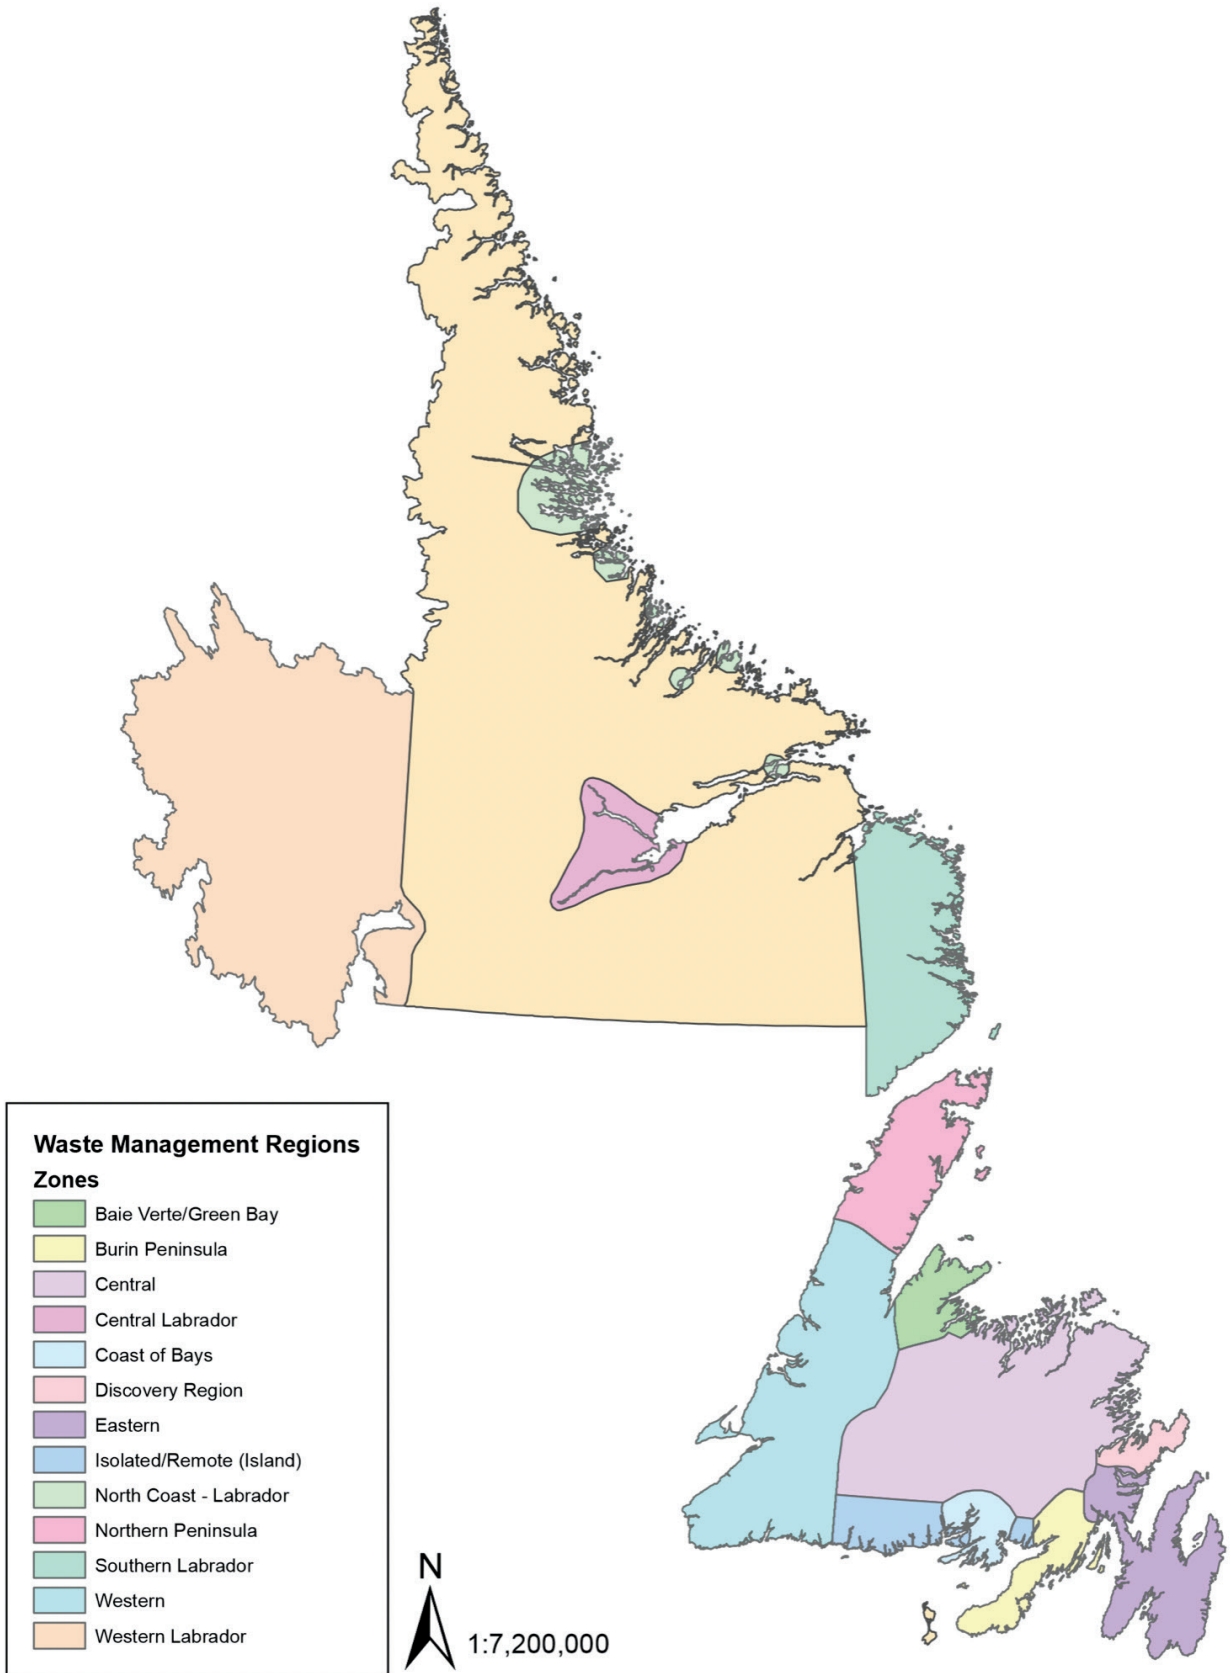

## **Regions on the Island (Eight):**

### **Northern Peninsula Region**

The Northern Peninsula Waste Management Region spans from River of Ponds in the west to Englee in the east and extends to Quirpon in the north.

### **Baie Verte-Green Bay Region**

The Baie Verte-Green Bay Waste Management Region includes all communities on the Baie Verte Peninsula and in Green Bay South, spanning from Westport in the west to Brighton in the east. This region also includes Little Bay Islands.

**Southern Labrador Region**

The Southern Labrador Waste Management Region includes the southeast coast of Labrador, spanning from L'Anse au Clair in the south to Cartwright in the north.